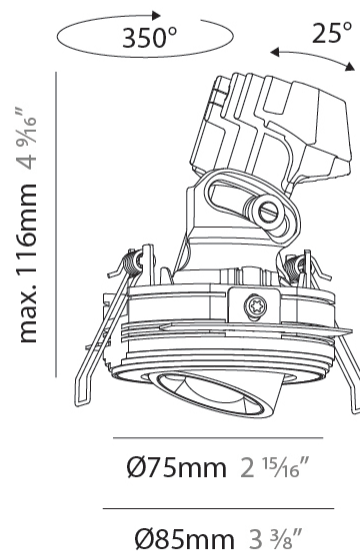

GENERAL

Series: Oiko Pro Round
Subseries: Oiko Pro Round Adjustable
Brand: Prolicht
Division: Architectural
Mounting Type: Trimless
Mounting Location: Ceiling
Subcategory: Downlight

PHYSICAL

Shape: Round
Diameter (mm): 75
Diameter (in): 2 ¹⁵/₁₆
Height (mm): 116
Height (in): 4 ⁹/₁₆
Ceiling Thickness (mm): 10 / 12.5 / 15 / 25
Ceiling Thickness (in): 3/8 or 1/2 or 9/16 or 1
Min. Recessing Depth (mm): 125
Min. Recessing Depth (in): 4 ¹⁵/₁₆
Light Distribution: Direct
Fixture Finish: SSR / BKV / CWI / CRY / HAB / UFT / ITA / RUA / FTG / MYG / LOD / PUS / FRO / FUP / KIA / POP / BLS / SPG / MEY / GOH / GUM / CHC / COM / ABZ / JAG / OBR / MOS / ROR
Fixture Material: Aluminum Die Cast
Cut-out Measurements: D. 86mm / 3 3/8"

ELECTRICAL

Lamp Type: LED (Zhaga Standard)
Input Wattage (W): 16
Total Output Wattage (W): 14.6
Dimming: Tri-Mode (Non-Dimming and Phase Dimming (120Vac only) and 0-10V Dimming)
Driver Included: No
Driver Location: Recessed Housing
Driver Type: Constant Current - Universal
Driver Class: Class 2
Input Voltage (V): 120 - 277
Constant Current (MA): 350

LED

Number of LEDs: 1
Color Temperature (°K): 2700 / 3000 / 3500 / 4000
Max. Delivered Lumen (lm): 1067 / 1150 / 1217 / 1220
Nominal Lumen (lm): 1393 / 1501 / 1589 / 1592
CRI: >90 CRI
Lamp Life (hrs): 50000

OPTICAL

Reflector°: 14
Adjustability: Rotational 350° / Tilt 25°

RATINGS AND CERTIFICATIONS

Certified By: Certified for North American Standards
IP rating: IP20