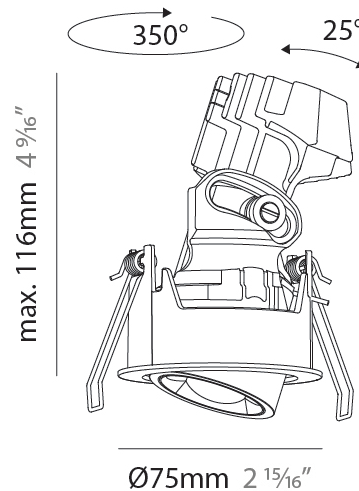

GENERAL

Series: Oiko Pro Round
Subseries: Oiko Pro Round Adjustable
Brand: Prolicht
Division: Architectural
Mounting Type: Recessed
Mounting Location: Ceiling
Subcategory: Downlight

PHYSICAL

Shape: Round
Diameter (mm): 75
Diameter (in): 2 ¹⁵/₁₆
Height (mm): 112
Height (in): 4 ⁷/₁₆
Ceiling Thickness (mm): 1 - 25
Ceiling Thickness (in): 1/16 - 1 3/16
Min. Recessing Depth (mm): 120
Min. Recessing Depth (in): 4 ³/₄
Light Distribution: Direct
Weight (kg): 0.276
Fixture Finish: SSR / BKV / CWI / CRY / HAB / UFT / ITA / RUA / FTG / MYG / LOD / PUS / FRO / FUP / KIA / POP / BLS / SPG / MEY / GOH / GUM / CHC / COM / ABZ / JAG / OBR / MOS / ROR
Fixture Material: Aluminum Die Cast
Cut-out Measurements: D. 86mm / 3 3/8"

ELECTRICAL

Lamp Type: LED (Zhaga Standard)
Input Wattage (W): 16
Total Output Wattage (W): 14.6
Dimming: Tri-Mode (Non-Dimming and Phase Dimming (120Vac only) and 0-10V Dimming)
Driver Included: No
Driver Location: Recessed Housing
Driver Type: Constant Current - Universal
Driver Class: Class 2
Input Voltage (V): 120 - 277
Constant Current (MA): 350

LED

Number of LEDs: 1
Color Temperature (°K): 2700 / 3000 / 3500 / 4000
Max. Delivered Lumen (lm): 1067 / 1150 / 1217 / 1220
Nominal Lumen (lm): 1393 / 1501 / 1589 / 1592
CRI: >90 CRI
Lamp Life (hrs): 50000

OPTICAL

Reflector°: 14
Adjustability: Rotational 350° / Tilt 25°

RATINGS AND CERTIFICATIONS

Certified By: Certified for North American Standards
IP rating: IP20