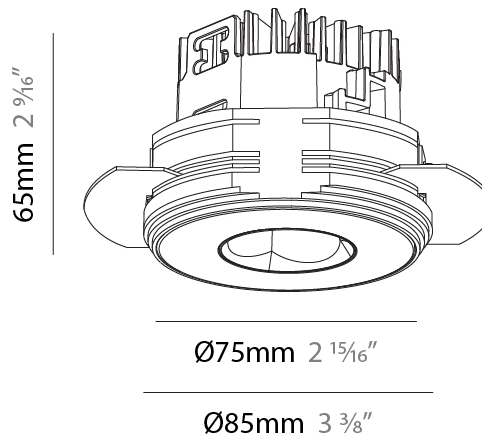

PHYSICAL

Shape: Round
Diameter (mm): 75
Diameter (in): 2 15/16
Height (mm): 65
Height (in): 2 9/16
Ceiling Thickness (mm): 10 / 12.5 / 15 / 25
Ceiling Thickness (in): 3/8 or 1/2 or 9/16 or 1
Min. Recessing Depth (mm): 70
Min. Recessing Depth (in): 2 3/4
Light Distribution: Direct
Diffuser: Lens Pack - Spread Lens / Linear Spread Lens / Honeycomb Louver
Fixture Finish: SSR / BKV / CWI / CRY / HAB / UFT / ITA / RUA / FTG / MYG / LOD / PUS / FRO / FUP / KIA / POP / BLS / SPG / MEY / GOH / GUM / CHC / COM / ABZ / JAG / OBR / MOS / ROR
Fixture Material: Aluminum Die Cast
Cut-out Measurements: 68mm / 2 11/16" Diameter

ELECTRICAL

Lamp Type: LED (Zhaga Standard)
Input Wattage (W): 15
Total Output Wattage (W): 13.6
Dimming: Tri-Mode (Non-Dimming and Phase Dimming (120Vac only) and 0-10V Dimming)
Driver Included: No
Driver Location: Recessed Housing
Driver Type: Constant Current - Universal
Driver Class: Class 2
Input Voltage (V): 120 - 277
Constant Current (MA): 350

LED

Color Temperature (°K): 2700 / 3000 / 3500 / 4000
Max. Delivered Lumen (lm): 1295 / 1377 / 1442 / 1455
Nominal Lumen (lm): 1566 / 1665 / 1743 / 1759
CRI: >90 CRI
Lamp Life (hrs): 50000

OPTICAL

Reflector°: 34
Adjustability: Fixed

RATINGS AND CERTIFICATIONS

Certified By: Certified for North American Standards
IP rating: IP20